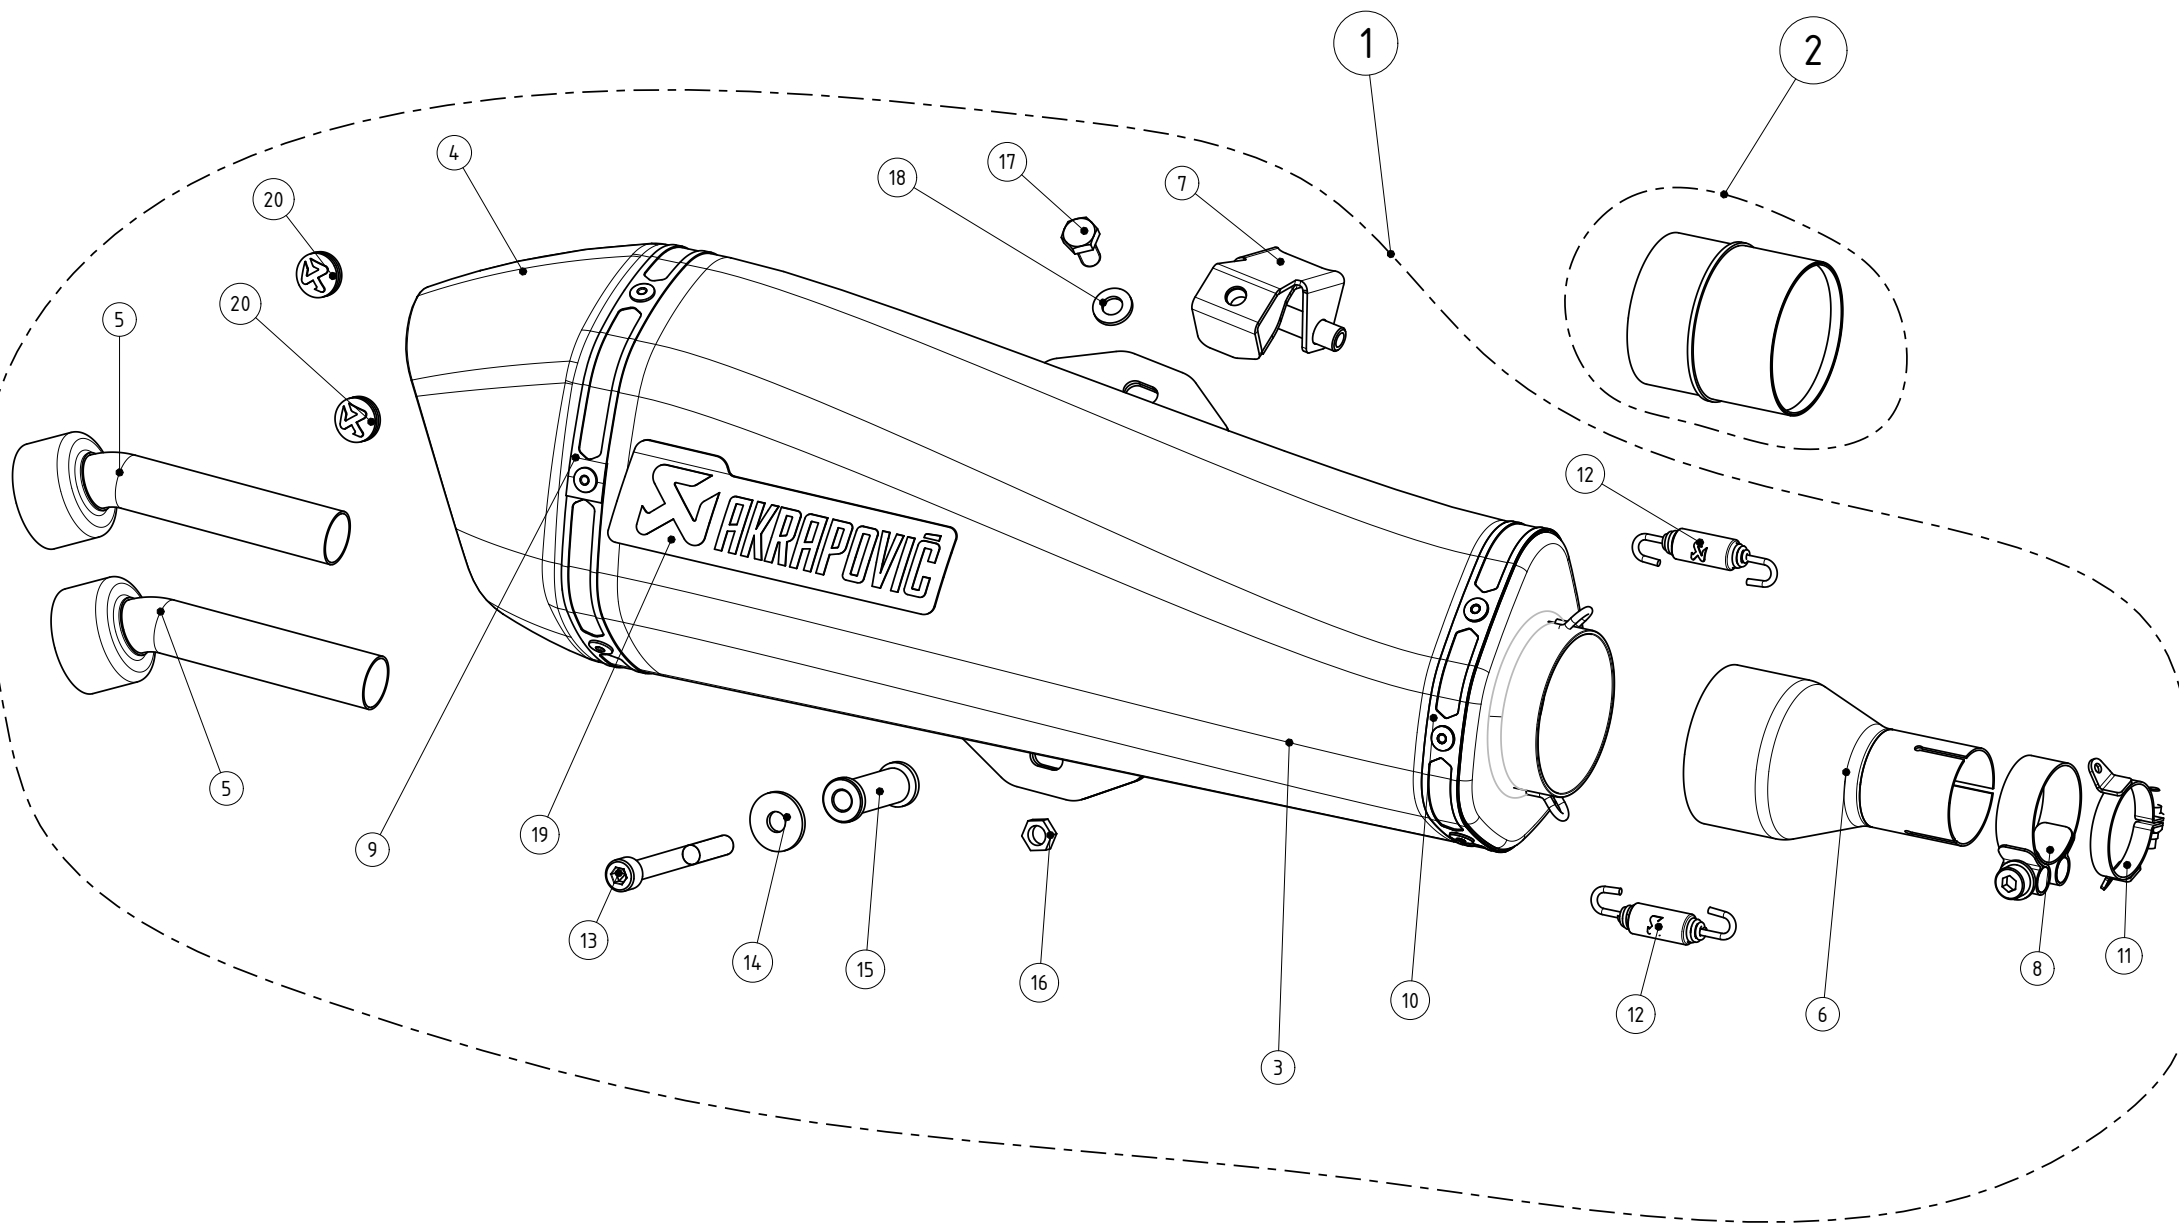

WARNING! EC TYPE APPROVAL IS VALID ONLY WHEN OPTIONAL CATALYTIC CONVERTER IS INSTALLED!

MUFFLER REPAIR KITS	
REPACK	21
SLEEVE	22

No.	SALES CODE	DESCRIPTION	QTY.
1	S-PI4SO3-HRSSBL	slip on system black	1
2	P-KAT-028	catalyst	1
3	M-HZAA00202SS02BL	muffler black	1
4	V-EC148	end cap CA	1
5	V-TUV114	insert SS	2
6	L-PI4SO1SS	link pipe	1
7	P-X116	bracket SS	1
8	P-R53	clamp ss	1
9	P-TT28	belt TI for TI sleeve	1
10	P-TT43	belt TI for TI sleeve	1
11	P-R54R	clamp SS	1
12	P-S2	spring	2
13	P-FB79	bolt	1
14	P-DR4	washer SS	2
15	P-DR70	spacer bushe AL	1
16	P-FB64	screw FE	1
17	P-GUV004	rubber insert	2
18	P-RPCK60	muffler repack kit	1
19	P-RKS359ZAASS40	muffler sleeve kit	1